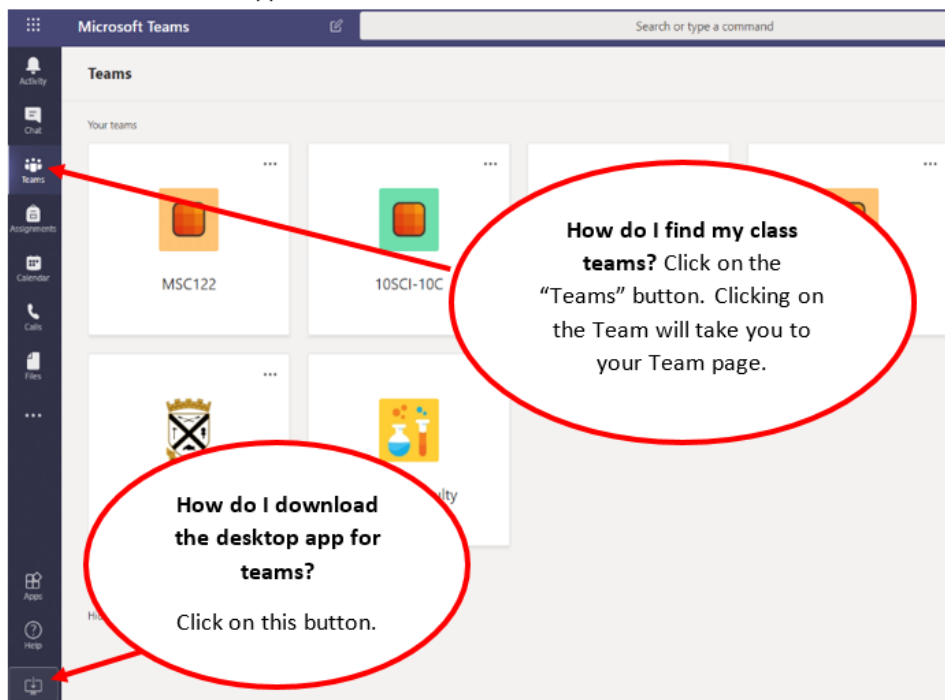

### How do I log in to Office 365?

1. In a web-browser search: Office 365 Login
2. To sign-in:  
**Username:** School email address  
**Password:** The password you use to login to the school network
3. This will take you to your Office 365 homepage with links to all of the Office 365 Applications

### How do I find Microsoft Teams?

Once you have logged into Office 365 look for this icon on your homepage:

Good morning

You will need to click on **All apps** if the Teams icon is not there. Clicking on the icon will open Teams in your web browser. **Downloading the Desktop App** will give you more tools to use. Try and use the Desktop App where possible for all of the Microsoft Apps.

## How do I join an online lesson in Microsoft Teams?

Your teacher may invite you to join a meeting with them in your scheduled learning timeslot. You will see this in your calendar. Click on the meeting and it will give you the option to join on the top right of the page