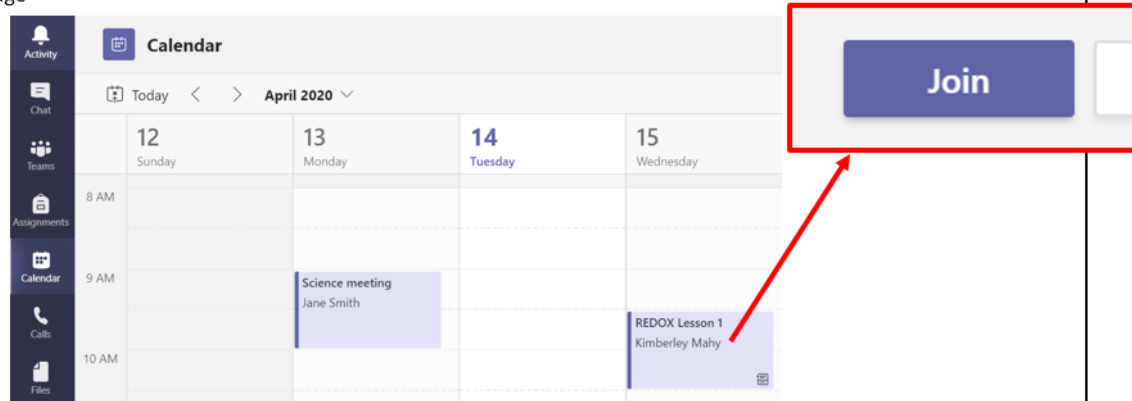

### How do I log in to Office 365?

1. In a web-browser search: Office 365 Login
2. To sign-in:  
**Username:** School email address  
**Password:** The password you use to login to the school network
3. This will take you to your Office 365 homepage with links to all of the Office 365 Applications

### How do I find Microsoft Teams?

Once you have logged into Office 365 look for this icon on your homepage:

Good morning

You will need to click on **All apps** if the Teams icon is not there. Clicking on the icon will open Teams in your web browser. **Downloading the Desktop App** will give you more tools to use. Try and use the Desktop App where possible for all of the Microsoft Apps.

## How do I join an online lesson in Microsoft Teams?

Your teacher may invite you to join a meeting with them in your scheduled learning timeslot. You will see this in your calendar. Click on the meeting and it will give you the option to join on the top right of the page